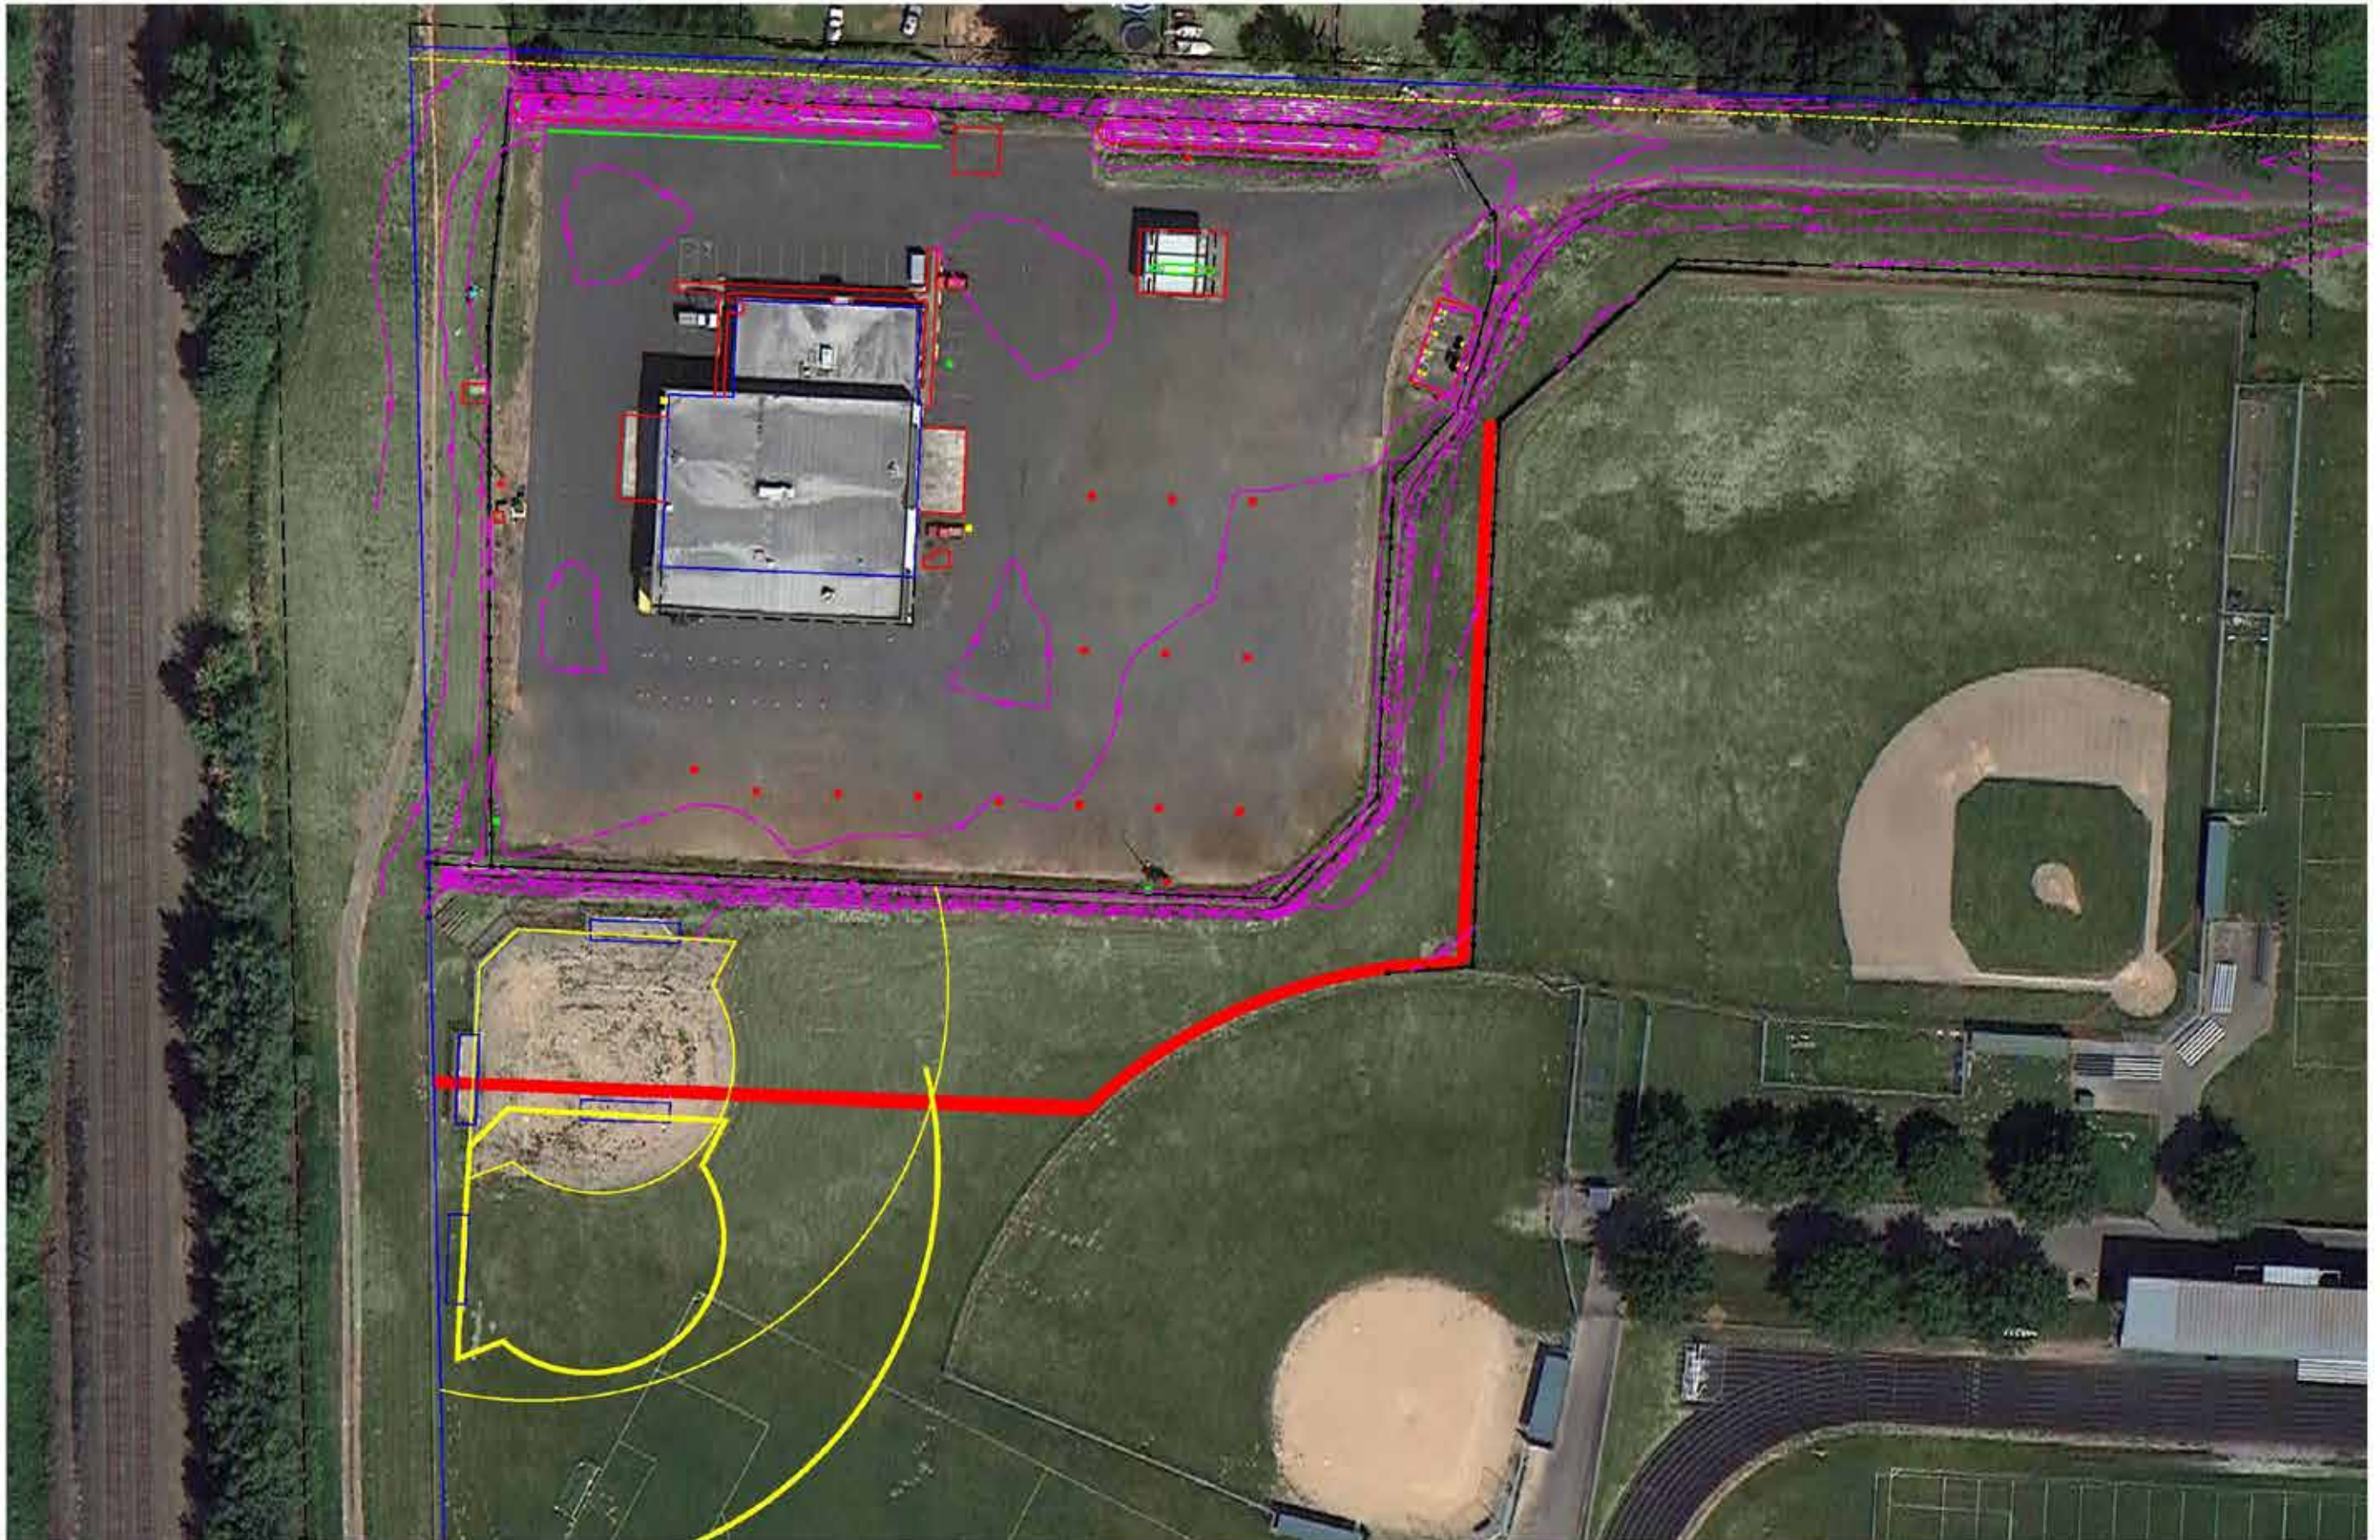

KWRL Site Plan

Potential encroachment on JV Softball field (180 foot outfield)

March 8, 2013